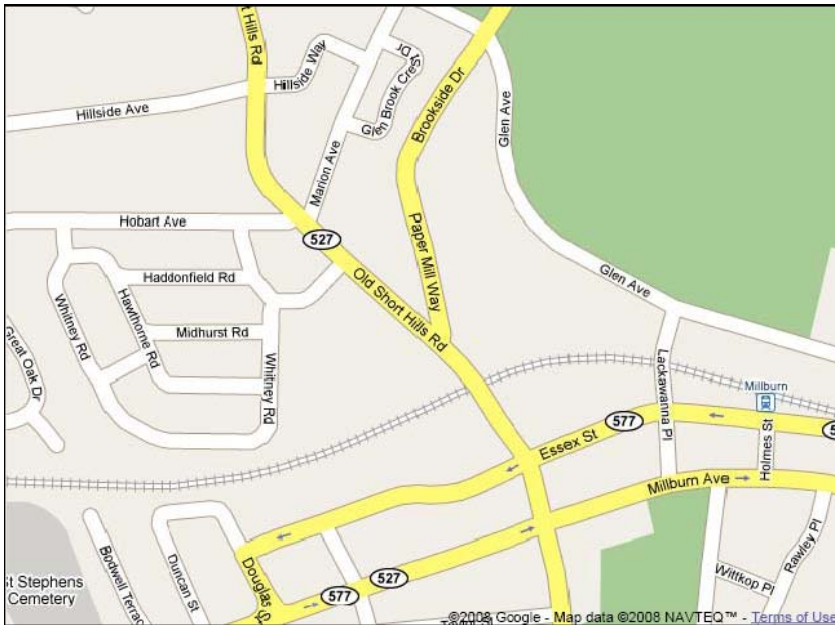

Mountainside Pool – Travel Time Approx. 30 Minutes
1005 Mountain Ave
Mountainside, NJ 07092
908-232-0132

1. Take Pleasant Valley through South Mountain Reservation. Pleasant Valley Way turns into Cherry Ln then Brookside Ln.
2. Pass the Papermill Playhouse on the left and Turn left at the light onto Old Short Hills Rd. Old Short Hills Rd turn into Main St.

3. Follow Main St over Route 78 and make a slight Right onto Springfield Ave and left onto Meisel Ave. Meisel Ave turns into South Springfield Rd.

- Travel approximately 2.1 miles and Turn Right onto Schaffernorth Rd and take the ramp onto Route 22 West.

- Travel approximately 1.2 miles on 22 West and take the **third turnaround** for **Mountain Ave/Westfield** back onto Route 22 East.

Note: You know you are approaching the first turnaround after passing Central Ave on your Right. Be sure you take the third Turnaround. Once you make the third Turnaround you want to immediately get into the Right Hand Lane.

6. Make a Right onto Mountain Ave at the Bliwise Liquor Store.
7. Pass Dunn Pkwy on the right and make the next Right into the Pool.