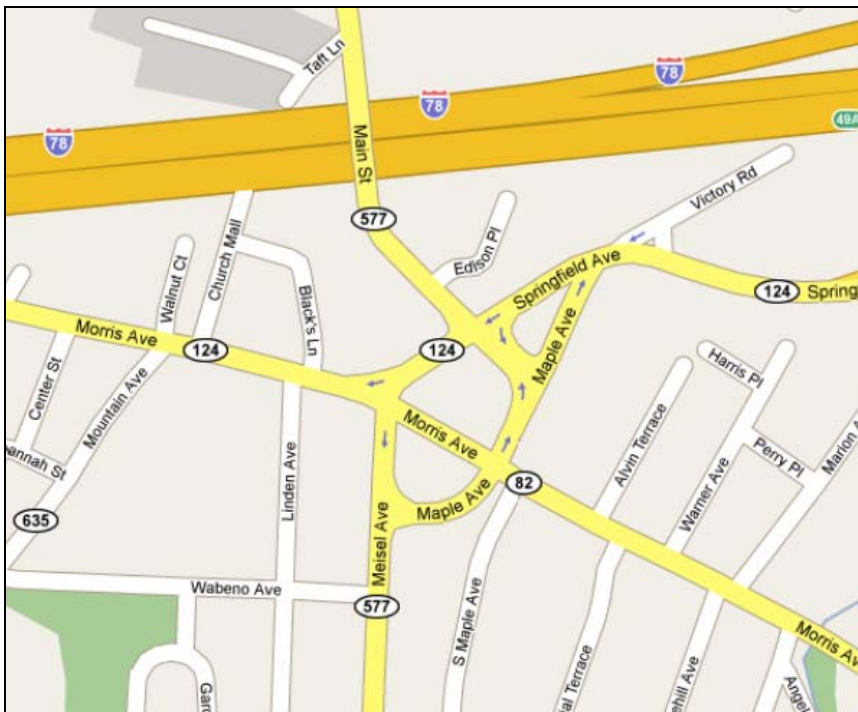

Mountainside Pool – Travel Time Approx. 30 Minutes
1005 Mountain Ave
Mountainside, NJ 07092
908-232-0132

1. Take Pleasant Valley through South Mountain Reservation. Pleasant Valley Way turns into Cherry Ln then Brookside Ln.
2. Pass the Papermill Playhouse on the left and Turn left at the light onto Old Short Hills Rd. Old Short Hills Rd turn into Main St.

3. Follow Main St over Route 78 and make a slight Right onto Springfield Ave and left onto Meisel Ave. Meisel Ave turns into South Springfield Rd.

- Travel approximately 2.1 miles and Turn Right onto Schaffernorth Rd and take the ramp onto Route 22 West.

- Travel approximately 1.2 miles on 22 West and take the **third turnaround** for **Mountain Ave/Westfield** back onto Route 22 East.

Note: You know you are approaching the first turnaround after passing Central Ave on your Right. Be sure you take the third Turnaround. Once you make the third Turnaround you want to immediately get into the Right Hand Lane.

6. Make a Right onto Mountain Ave at the Bliwise Liquor Store.
7. Pass Dunn Pkwy on the right and make the next Right into the Pool.