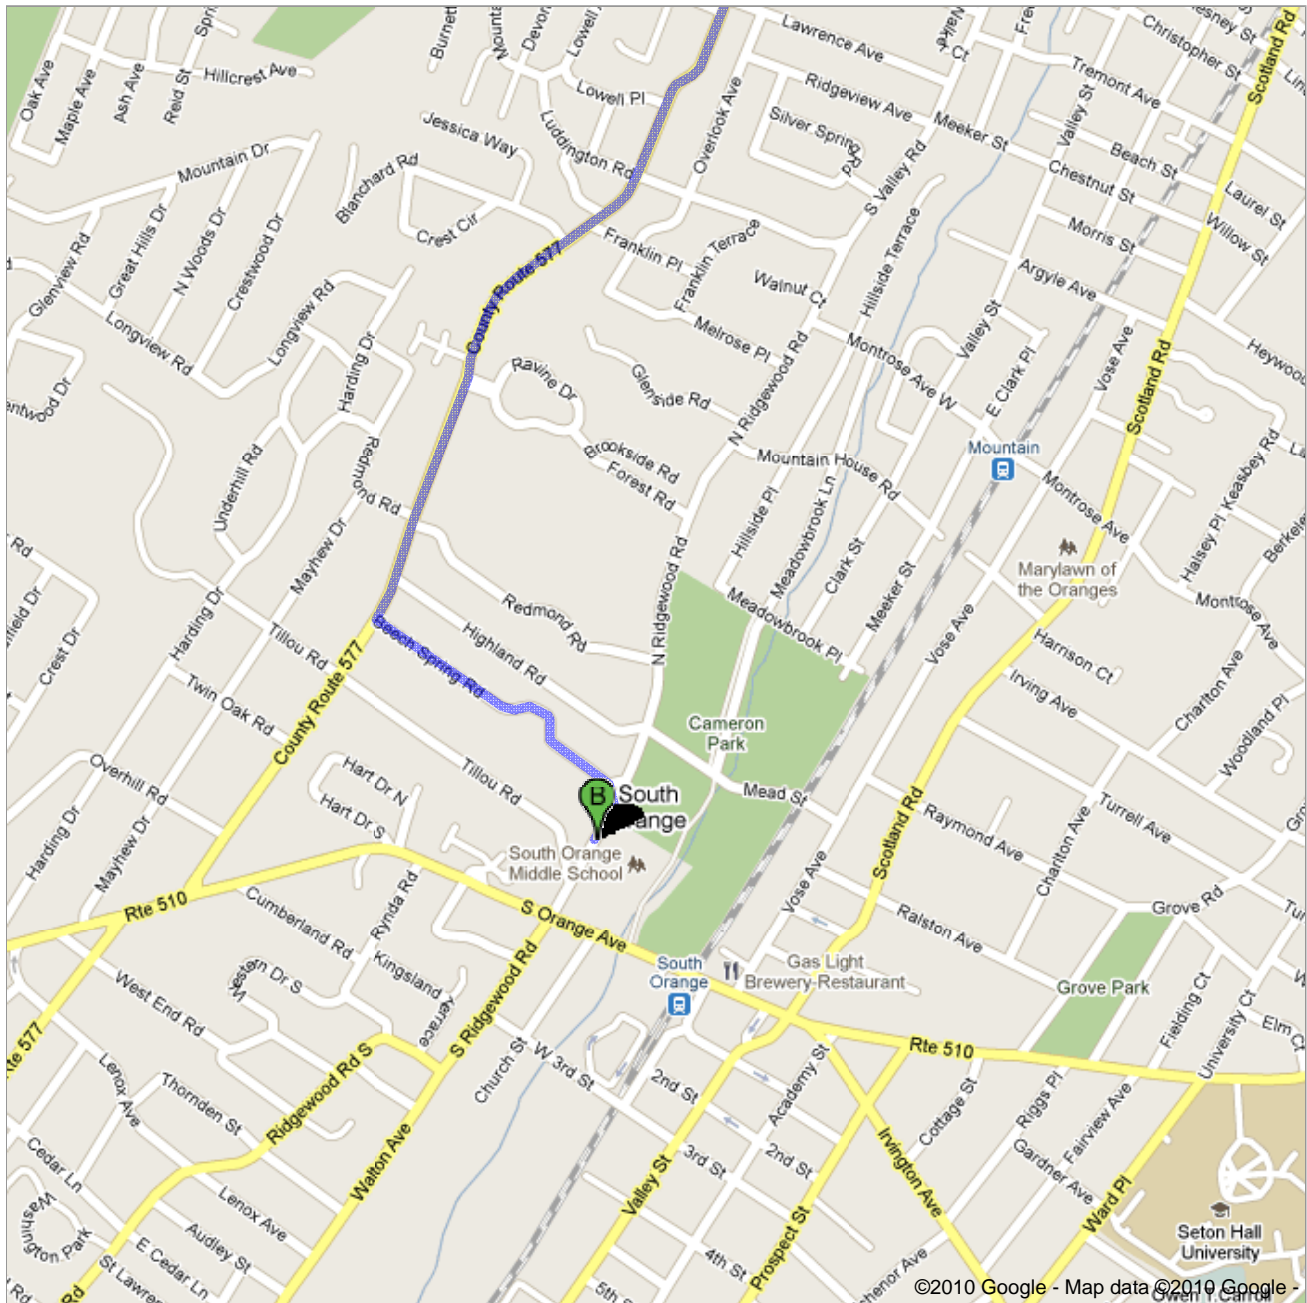

Directions to 70 North Ridgewood Road, South Orange, NJ 07079-1518
8.2 mi – about 19 mins

Save trees. Go green!
Download Google Maps on your phone at google.com/gmm

©2010 Google - Map data ©2010 Google

 Fairview Ave, Verona, NJ 07044

- | | | |
|---|--|---------------------------|
| 1. | Head southwest on Fairview Ave toward Sampson Dr
About 1 min | go 0.6 mi
total 0.6 mi |
|  | 2. Turn left at Bloomfield Ave/Rte 506
About 3 mins | go 1.2 mi
total 1.8 mi |
|  | 3. Turn right at County Route 577/Mt Prospect Ave
Continue to follow County Route 577
About 7 mins | go 3.0 mi
total 4.8 mi |
|  | 4. Turn left at County Route 577/Mt Pleasant Ave
About 2 mins | go 0.6 mi
total 5.4 mi |
|  | 5. Turn right at County Route 577/Gregory Ave
Continue to follow County Route 577
About 5 mins | go 2.3 mi
total 7.7 mi |
|  | 6. Turn left at Beech Spring Rd
About 2 mins | go 0.4 mi
total 8.1 mi |
|  | 7. Slight right at N Ridgewood Rd
Destination will be on the left | go 246 ft
total 8.2 mi |

 70 North Ridgewood Road, South Orange, NJ 07079-1518

These directions are for planning purposes only. You may find that construction projects, traffic, weather, or other events may cause conditions to differ from the map results, and you should plan your route accordingly. You must obey all signs or notices regarding your route.

Map data ©2010 Google

Directions weren't right? Please find your route on maps.google.com and click "Report a problem" at the bottom left.