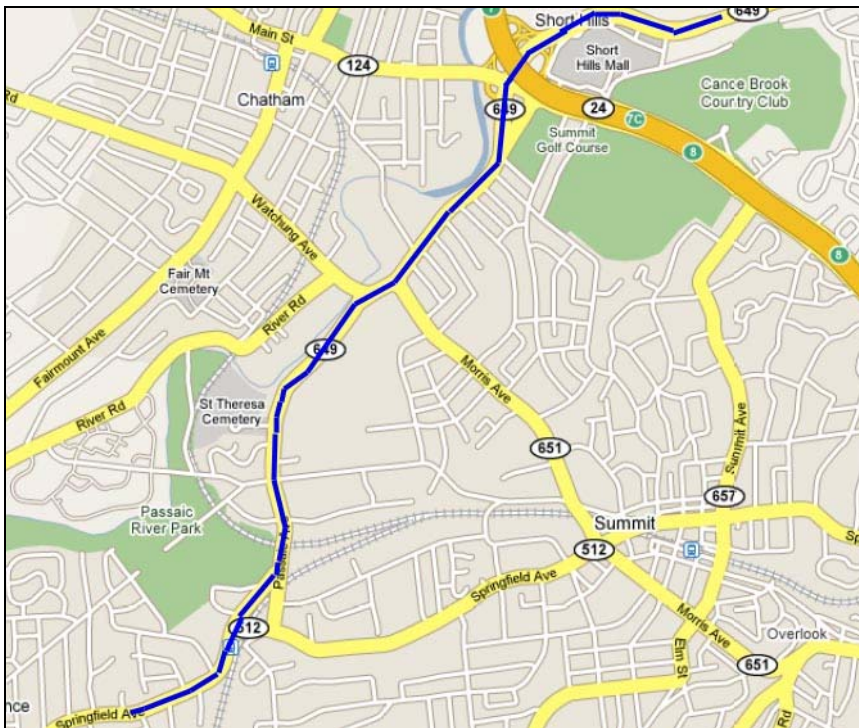

New Providence Pool
1378 Springfield Ave
New Providence, NJ
908-464-4141

This Route represents one way to get to the New Providence Pool. Feel free to check www.mapquest.com or www.maps.google.com to obtain your own directions.

- 1) Take Lakeside Ave/Pleasant Valley Way to South Orange Ave.
- 2) Turn Right onto South Orange Ave (County Route 510).
- 3) Turn Left onto JFK Blvd (County Route 649).
- 4) Pass the Short Hills Mall on your left and follow signs for River Rd.

- 5) Stay straight on River Road which turns into Passaic Ave. (CR 649)
- 6) Turn Right onto Constantine Place.
- 7) Turn slight Left onto Springfield Ave. (CR 512)
- 8) Entrance to the pool is on the Left.